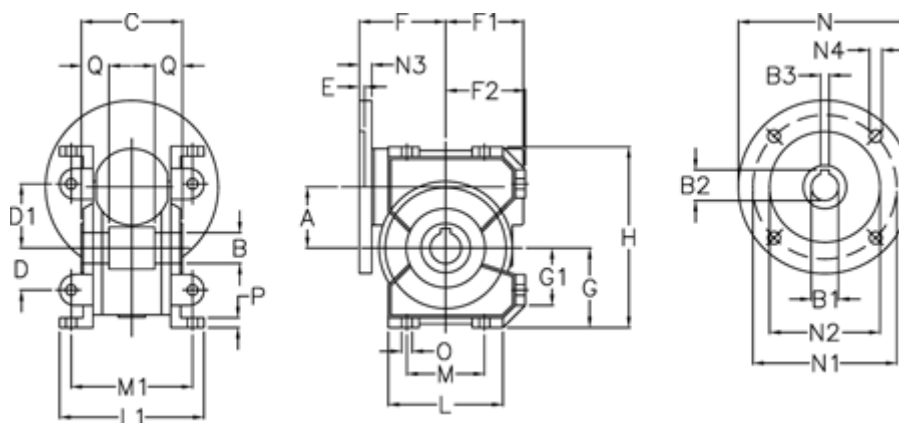

Data Sheet

Article number: 3902030010017
Description: Worm gear
VF 30-U-10-56B5

Measures

A = 30	E = 5.5	L = 75	N4 = 7
B = 14 H7	F = 52	L1 = 81	O = 6.5
B1 E7 = 9	F1 = 46	M = 50	P = 7
B2 = 10.4	F2 = 47	M1 = 66	Q = 20.5
B3 H9 = 3	G = 47	N = 120	
C = 55	G1 = 38	N1 = 100	
D = 28	H = 102	N2 = 80	
D1 = 35	H1 = 83.5	N3 = 7	